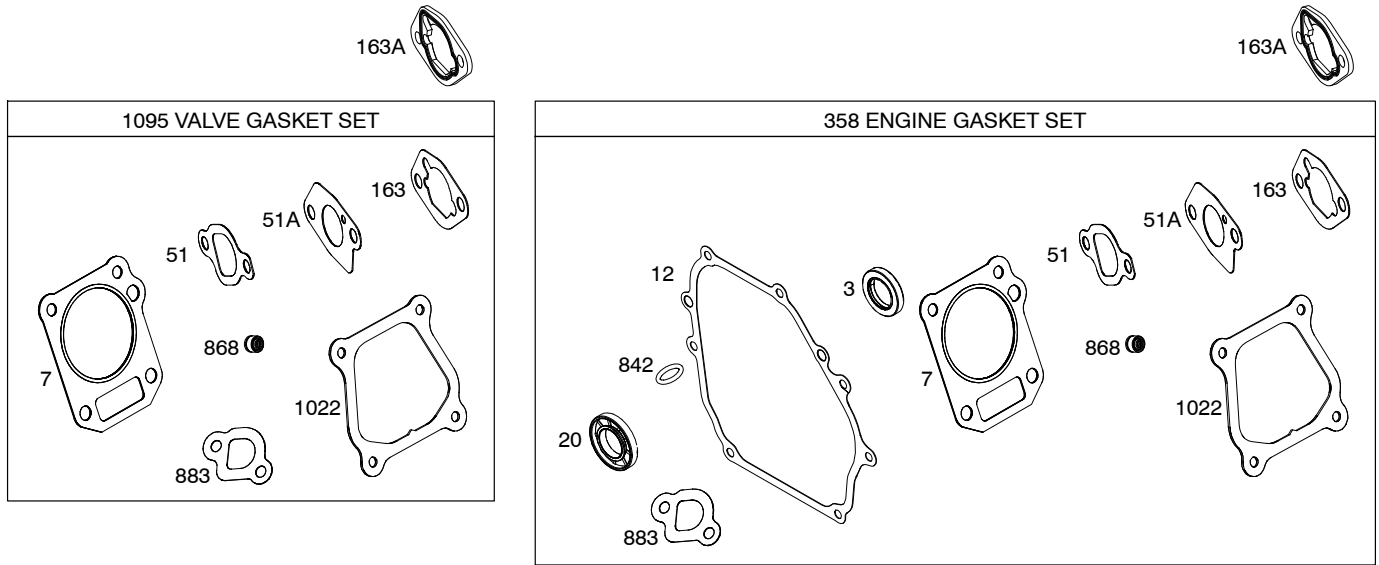

Illustrations cover a range of engines. Parts shown without text may not be used on your specific engine.