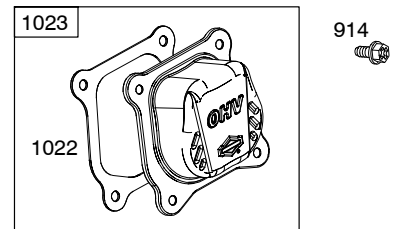

Illustrations cover a range of engines. Parts shown without text may not be used on your specific engine.