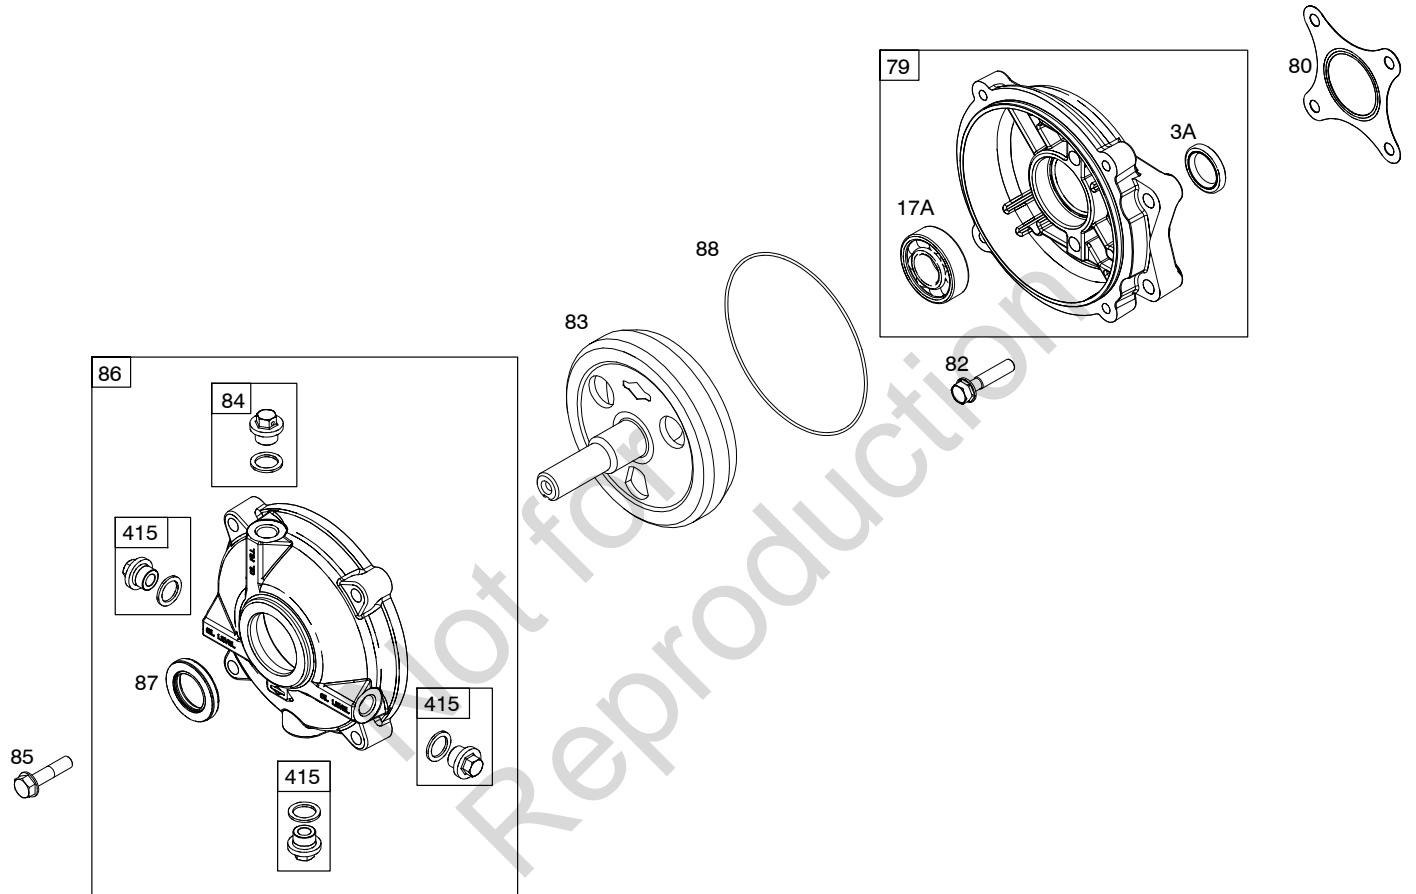

Illustrations cover a range of engines. Parts shown without text may not be used on your specific engine.