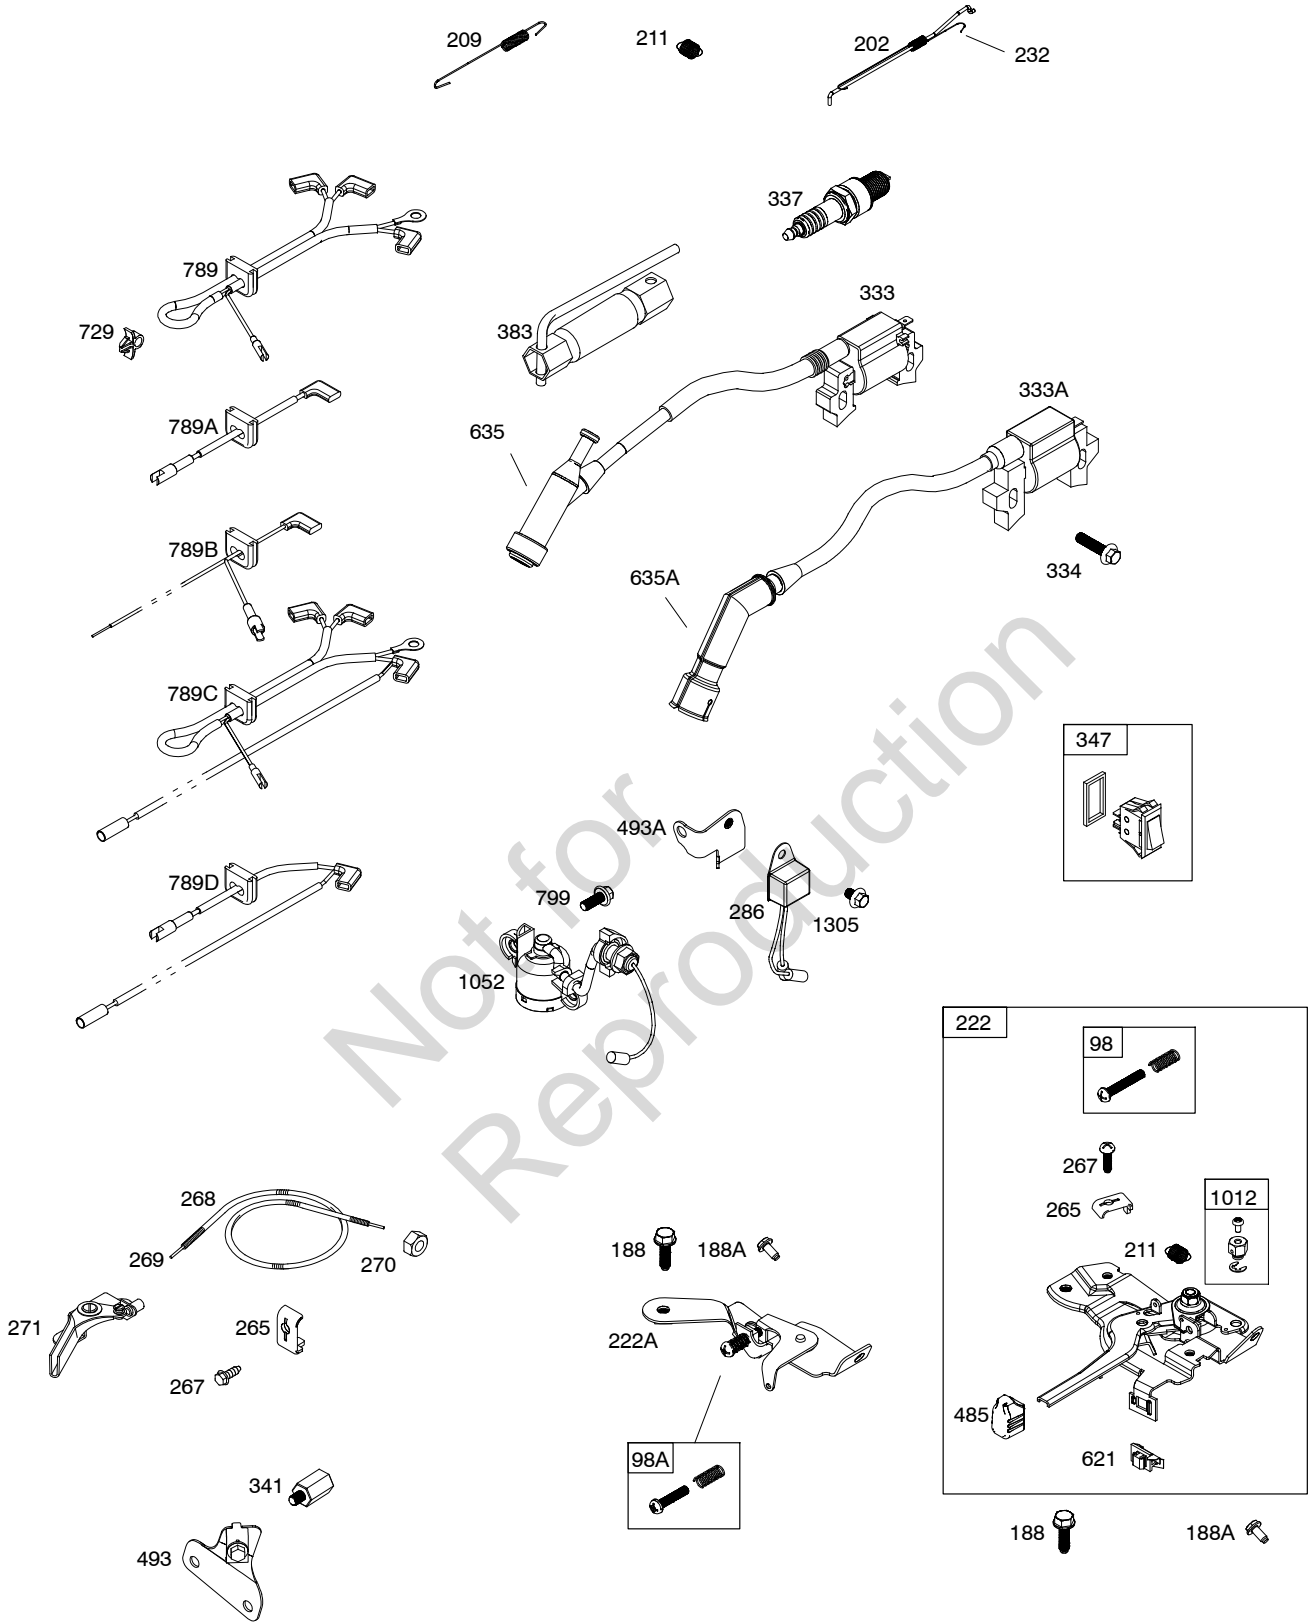

Illustrations cover a range of engines. Parts shown without text may not be used on your specific engine.

083100

REF. NO.	PART NO.	DESCRIPTION	REF. NO.	PART NO.	DESCRIPTION	REF. NO.	PART NO.	DESCRIPTION
1	797217	Cylinder Assembly ----- Note ----- 798630 Cylinder Assembly Used on Type No(s). 0004, 0005, 0007, 0170, 0176, 0177, 0202, 0203, 0204, 0211, 0229, 0244, 0245, 1170, 1202, 1204, 1211, 2034.			797709 Crankshaft Used on Type No(s). 0040, 0140, 0164, 0172, 0179, 0181, 1040, 1140, 1164, 1172, 1179, 1181. 797905 Crankshaft Used on Type No(s). 0123, 0144, 0224, 1123, 1144. 797906 Crankshaft Used on Type No(s). 0160, 0209, 0210, 0212, 0236, 0237, 0246, 1160, 1209, 1212. 798311 Crankshaft Used on Type No(s). 0166, 0169, 0206, 0227, 0239, 0247, 1166, 1169, 1206. 799225 Crankshaft Used on Type No(s). 0176, 0177, 0202, 0203, 0229, 1202. 590458 Crankshaft Used on Type No(s). 0241, 0918, 1918.			20 797330 Seal-Oil (PTO Side) 22 797656 Screw (Crankcase Cover/Sump) 23 797287 Flywheel 24 797286 Key-Flywheel 25 797218 Piston Assembly (Standard) ----- Note ----- 797270 Piston Assembly (.010" Oversize) 797271 Piston Assembly (.020" Oversize) 26 797220 Ring Set (Standard) ----- Note ----- 797272 Ring Set (.010" Oversize) 797273 Ring Set (.020" Oversize) 27 797234 Lock-Piston Pin 28 797219 Pin-Piston 29 797221 Rod-Connecting 33 797199 Valve-Exhaust 34 797198 Valve-Intake 35 797203 Spring-Valve (Intake) 36 797203 Spring-Valve (Exhaust)
3	797329	Seal-Oil (Magneto Side)						
3A	299819s	Seal-Oil (Magneto Side) (Gear Reduction Case)						
5	591478	Head-Cylinder						
7	797212	Gasket-Cylinder Head						
11	797262	Tube-Breather						
12	797211	Gasket-Crankcase						
13	797213	Screw (Standard)						
15	797215	Plug-Oil Drain (Cylinder Head)						
16	797529	Crankshaft ----- Note ----- 797689 Crankshaft Used on Type No(s). 0049, 0127, 0141, 0142, 0151, 0157, 0174, 0204, 0213, 0225, 1049, 1127, 1141, 1142, 1157, 1174, 1204, 1213. 797690 Crankshaft Used on Type No(s). 0004, 0038, 0136, 0149, 0156, 0167, 0170, 1038, 1136, 1149, 1156, 1170. 797695 Crankshaft Used on Type No(s). 0007, 0036, 0128, 0132, 0155, 0165, 0178, 0205, 0211, 0226, 0243, 1036, 1128, 1132, 1155, 1165, 1205, 1211.	17 797328 17A 99158	Bearing-Ball Bearing-Ball (Gear Reduction Case)	18 797350	Cover-Crankcase ----- Note ----- 797324 Cover- Crankcase Used on Type No(s). 0118, 0160, 0166, 0169, 0176, 0177, 0206, 0209, 0210, 0212, 0227, 0236, 0237, 0239, 0246, 0247, 1118, 1160, 1166, 1169, 1199, 1206, 1209, 1212.		

Illustrations cover a range of engines. Parts shown without corresponding text may not be used on your specific engine.