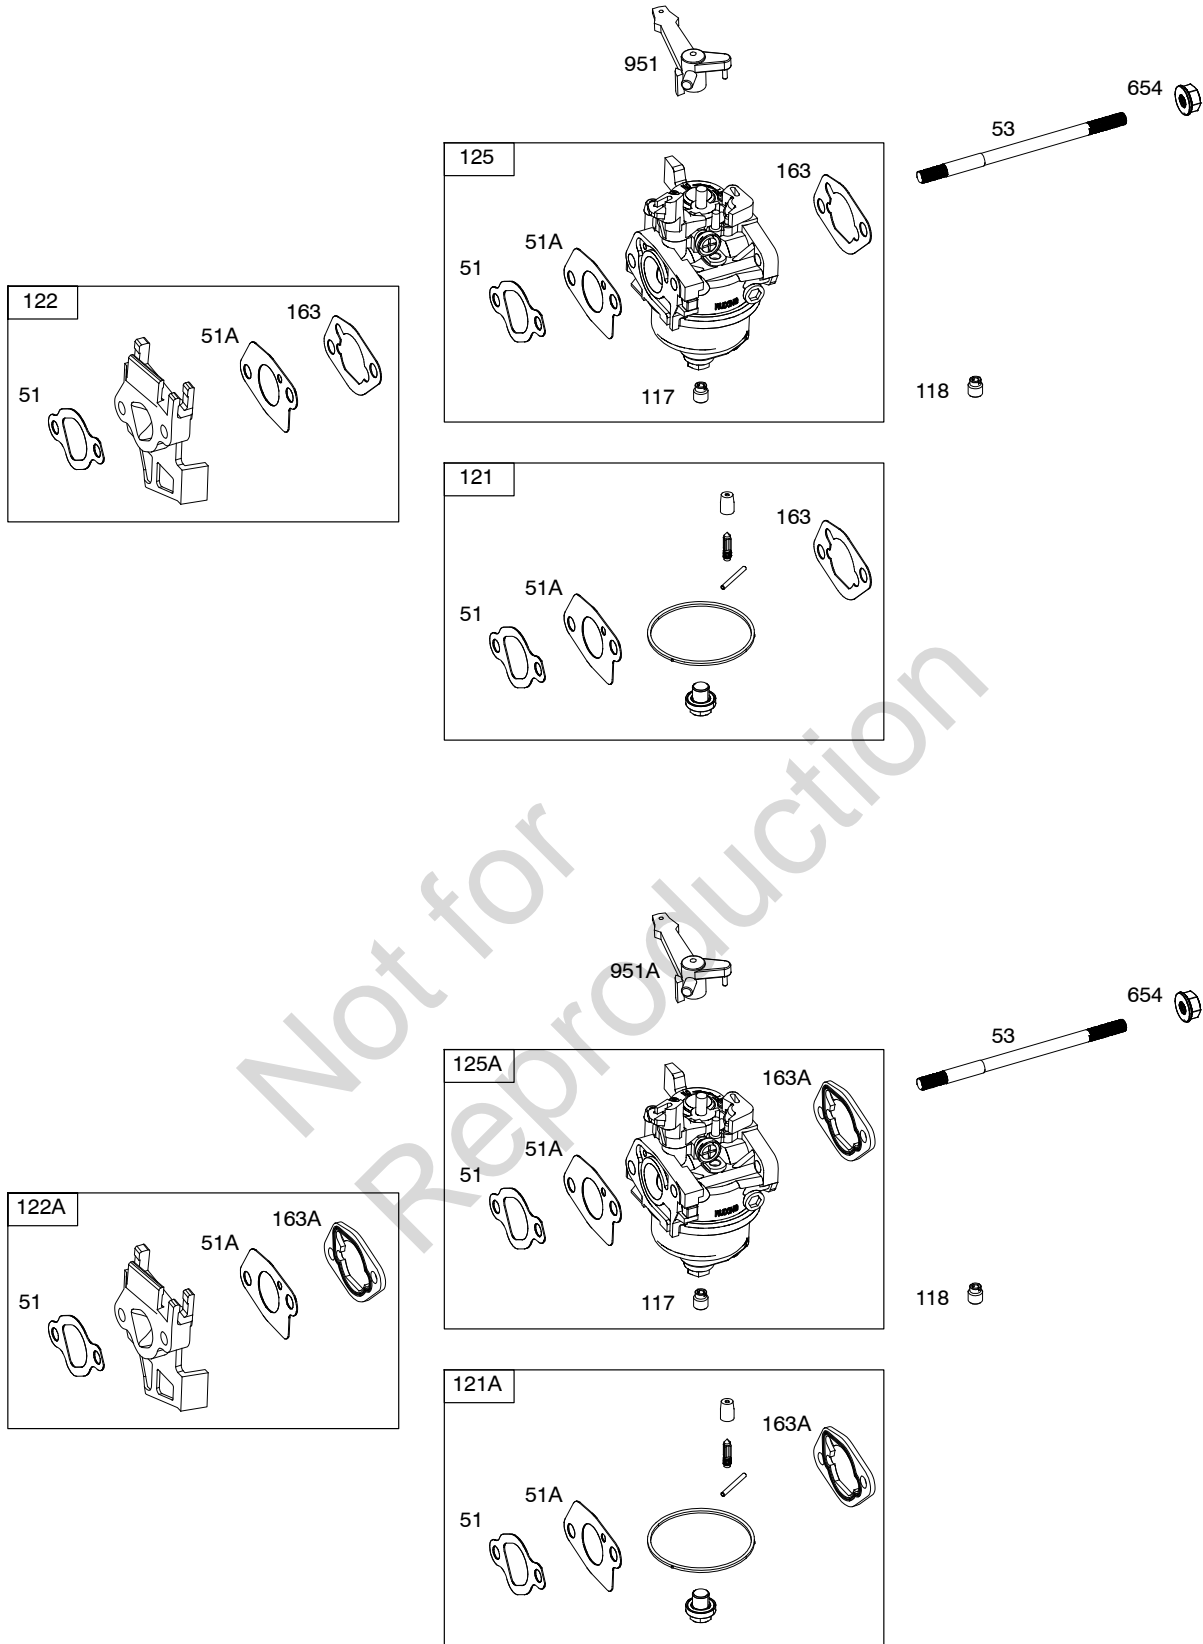

Illustrations cover a range of engines. Parts shown without text may not be used on your specific engine.