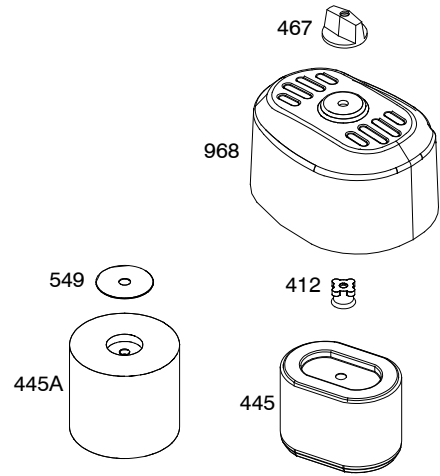

Illustrations cover a range of engines. Parts shown without text may not be used on your specific engine.