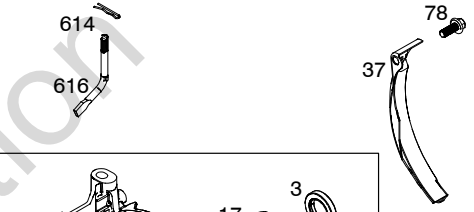

Illustrations cover a range of engines. Parts shown without text may not be used on your specific engine.