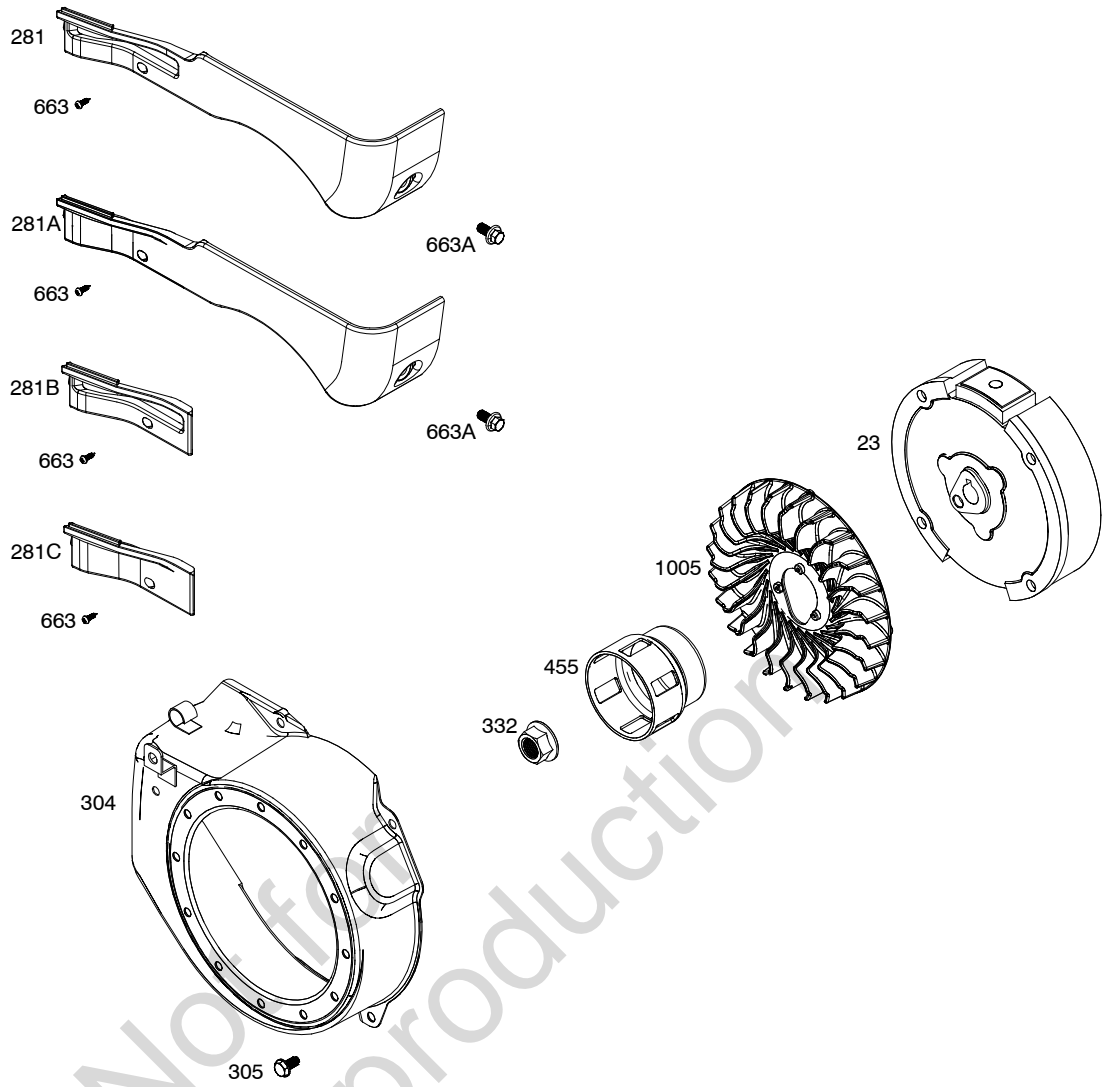

Illustrations cover a range of engines. Parts shown without text may not be used on your specific engine.